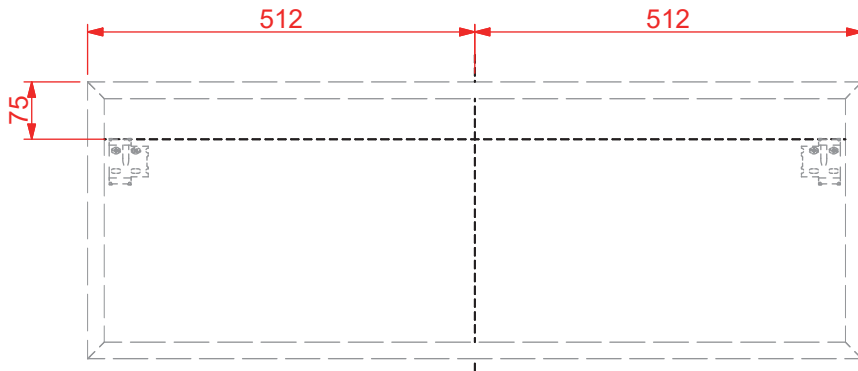

4A

4B

0mm

7mm

75mm

263mm

263mm

75mm

235mm

235mm

470mm

4A = 56mm

4B = 63mm

A

E

F

**5** 220 Center, 221 Center, 222 Center

5A

5B

**6** 210 Large, 211 Large, 212 Large

6A

6B

Wall Bracket 1

7