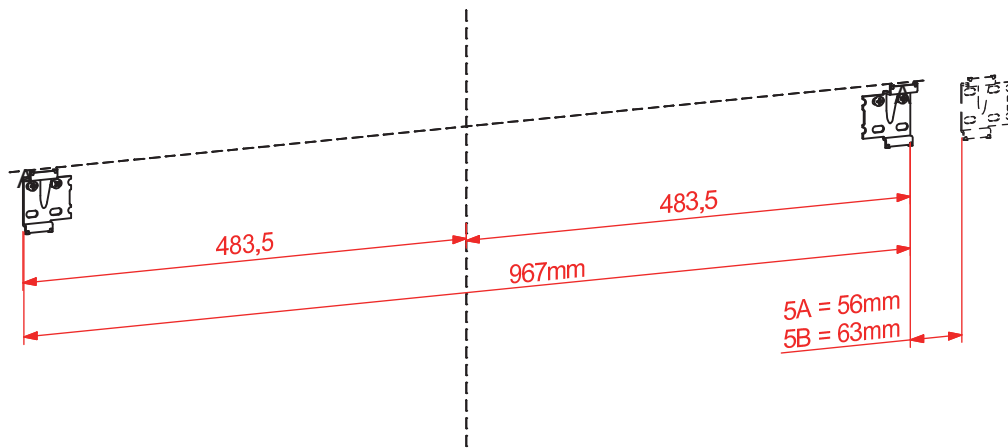

235mm

235mm

470mm

4A = 56mm

4B = 63mm

A

E

F

**5** 220 Center, 221 Center, 222 Center

5A

5B

**6** 210 Large, 211 Large, 212 Large

6A

6B

Wall Bracket 1

7