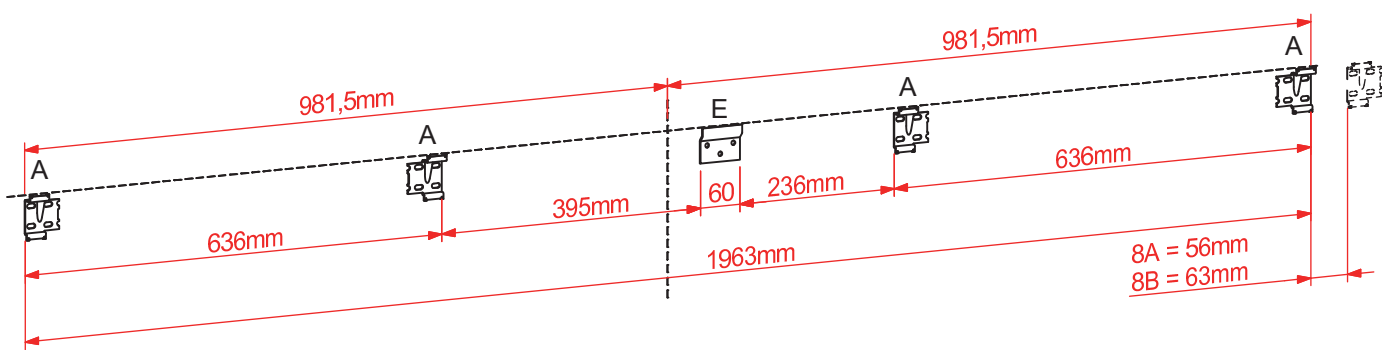

240 Center = 80kg
 241 Center = 80kg
 242 Center = 80kg

1540 = 60kg
 1541 = 60kg

140 = 60kg
 140 Center = 50kg
 141 = 50kg
 141 Center = 40kg

77"2S = 70kg
 77"20S = 70kg

1

1.1

1.2

1.3

240 Center
 241 Center
 242 Center

240 Large
 241 Large
 242 Large

77"20S

4 140, 140 Center, 141, 141 Center

5 1540, 1541

OBS !

6 24, 240, 241, 242

7 240 Center, 241 Center, 242 Center

8 240 Large, 241 Large, 242 Large

9 77"2S, 77"20S

10

Så langt ud som muligt.
As far out as possible.
Soweit wie möglich.

11

12

Så langt ud som muligt.
As far out as possible.
Soweit wie möglich.

Wall Bracket 4