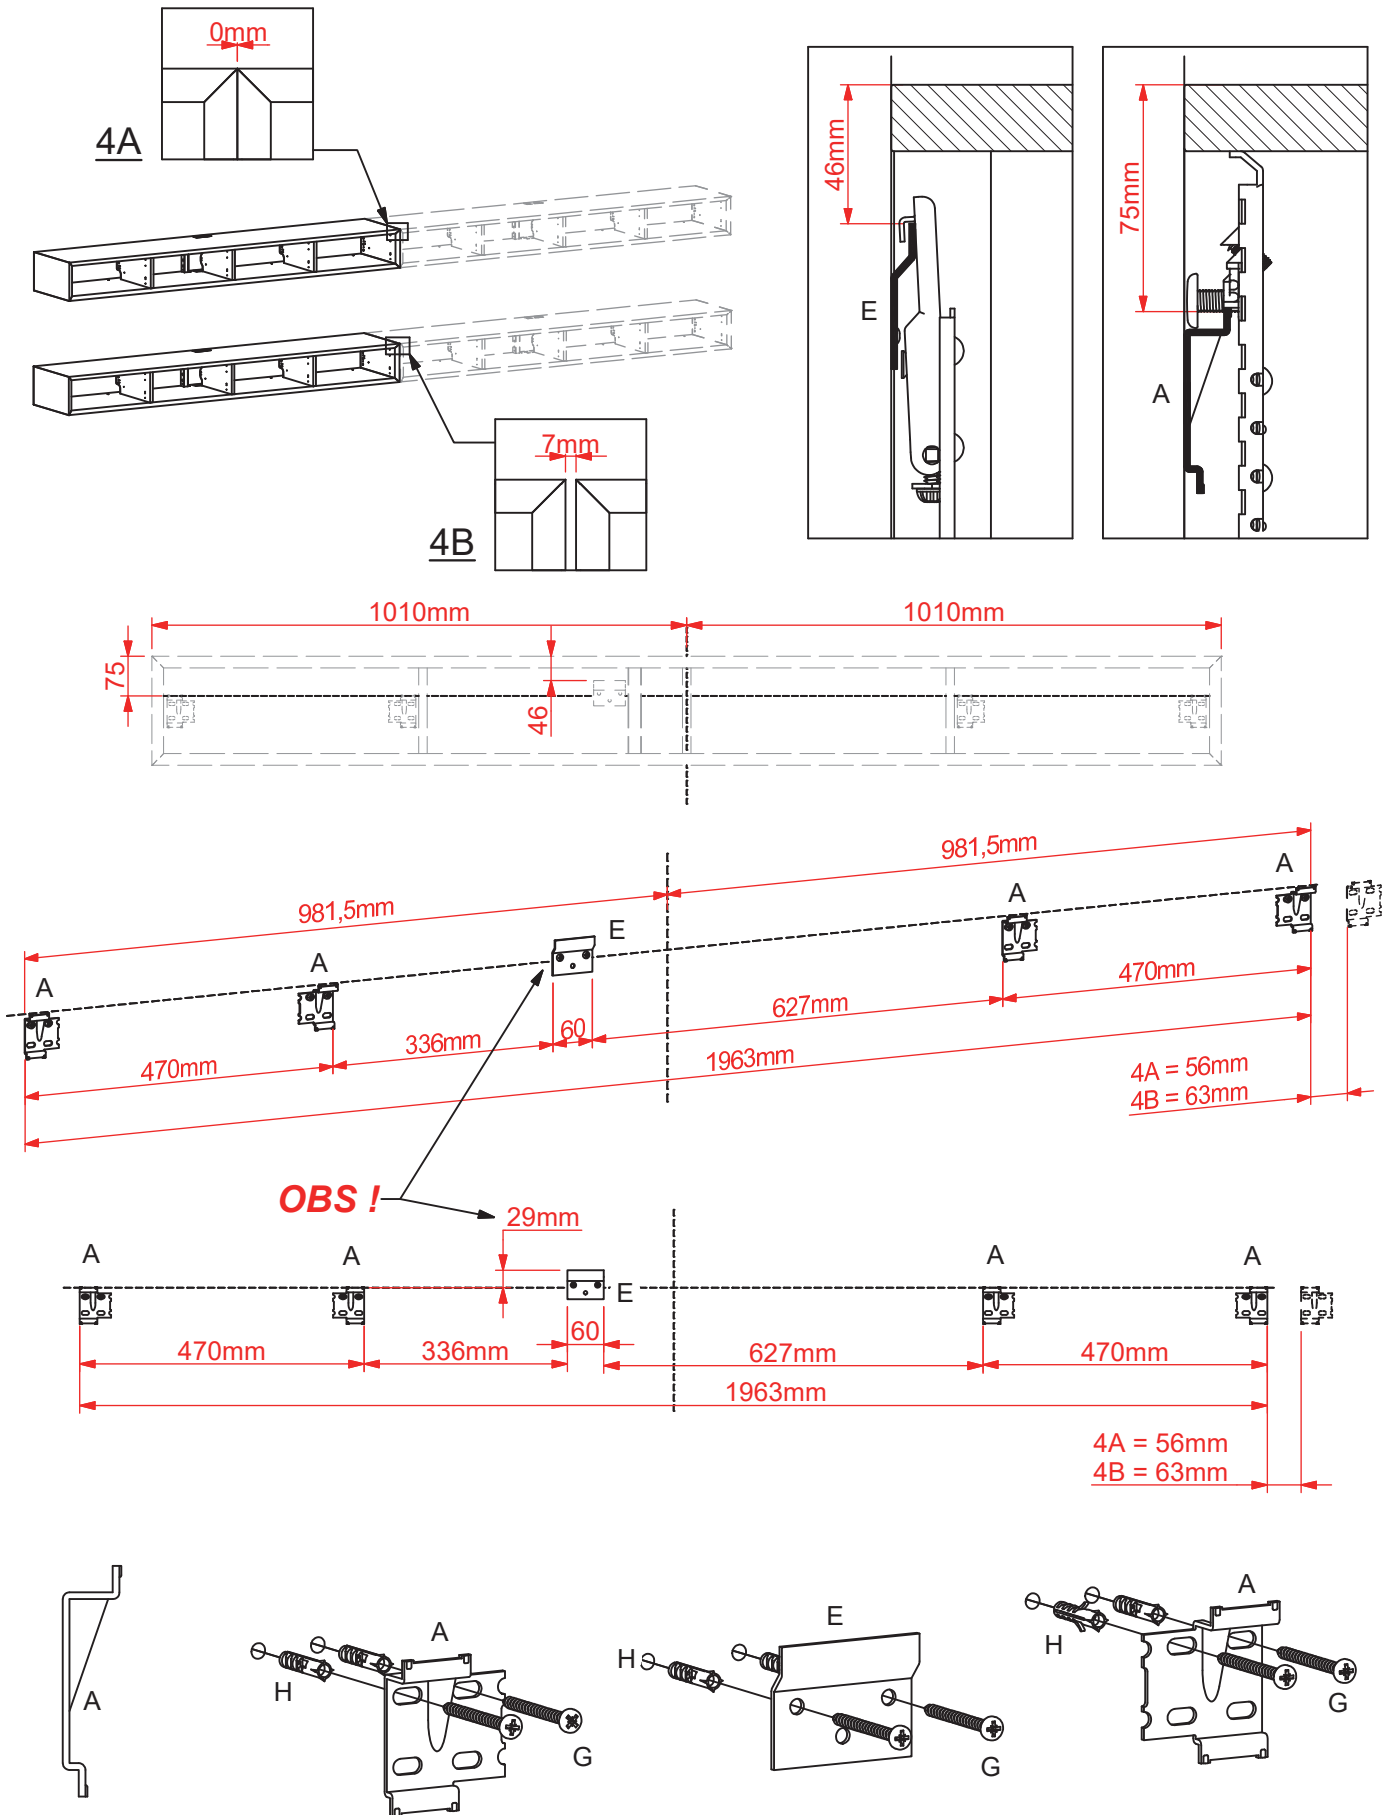

240 Center = 80kg
 241 Center = 80kg
 242 Center = 80kg

1540 = 60kg
 1541 = 60kg

140 = 60kg
 140 Center = 50kg
 141 = 50kg
 141 Center = 40kg

77"2S = 70kg
 77"20S = 70kg

1

1.1

1.2

1.3

240 Center
 241 Center
 242 Center

240 Large
 241 Large
 242 Large

77"20S

4 140, 140 Center, 141, 141 Center

5 1540, 1541

OBS !

6 24, 240, 241, 242

7 240 Center, 241 Center, 242 Center

8 240 Large, 241 Large, 242 Large

9 77"2S, 77"20S

10

Så langt ud som muligt.
As far out as possible.
Soweit wie möglich.

11

12

Så langt ud som muligt.
As far out as possible.
Soweit wie möglich.

Wall Bracket 4

13

14

Wall Bracket 4